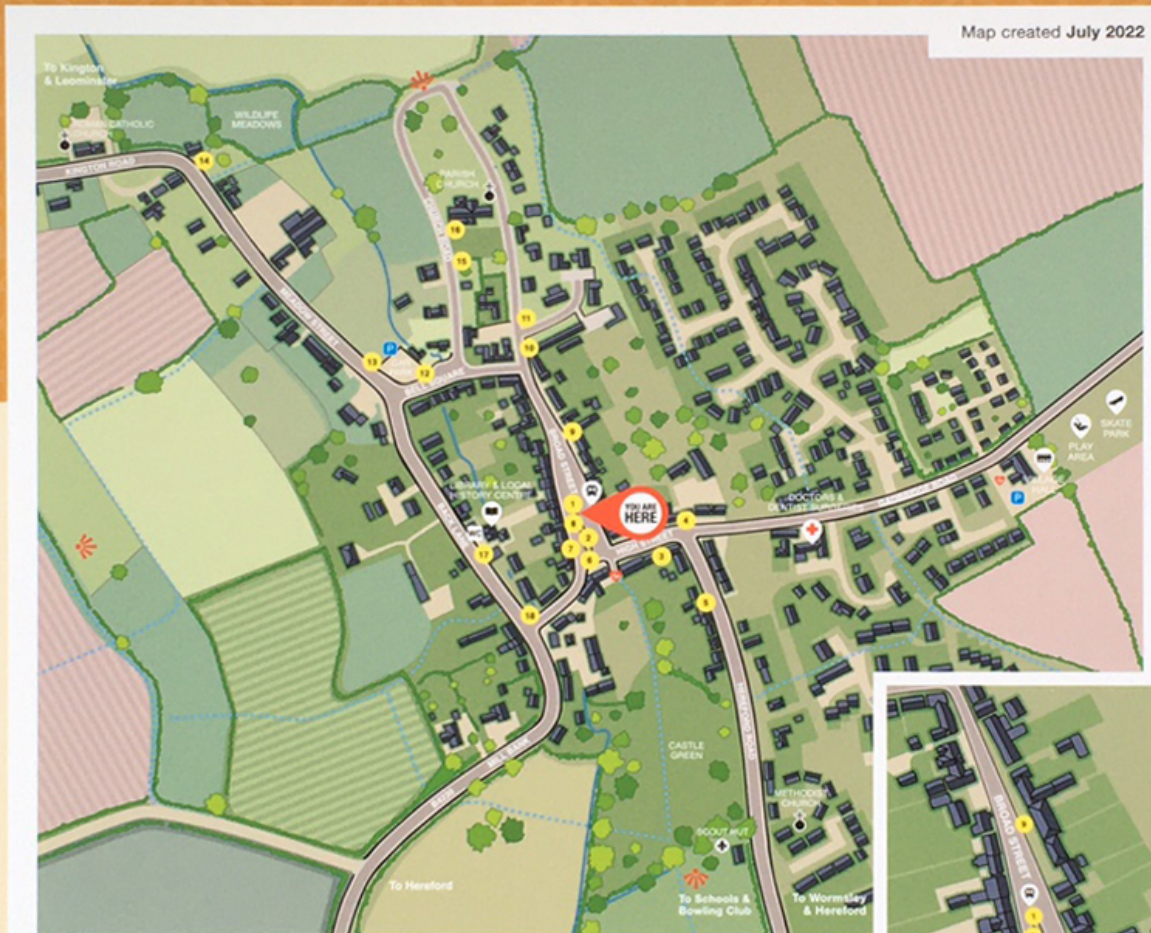

Welcome to Weobley

1

12

14

4

Map created July 2022

Key:

Heritage Trail	Public Toilets	Play Area	Skate Park
Footpath	Scout Hut	Church	Bus Stop
Viewing Point	Village Hall	Library and Local History Centre	
Free Parking	Defibrillator	Doctors & Dentist Surgeries	

10

9

16

Photography by Sally Corrick

Map board design by
The Visual Works
www.visualworks.co.uk

THE VISUAL WORKS
BRANDING BROCHURES WEBSITES